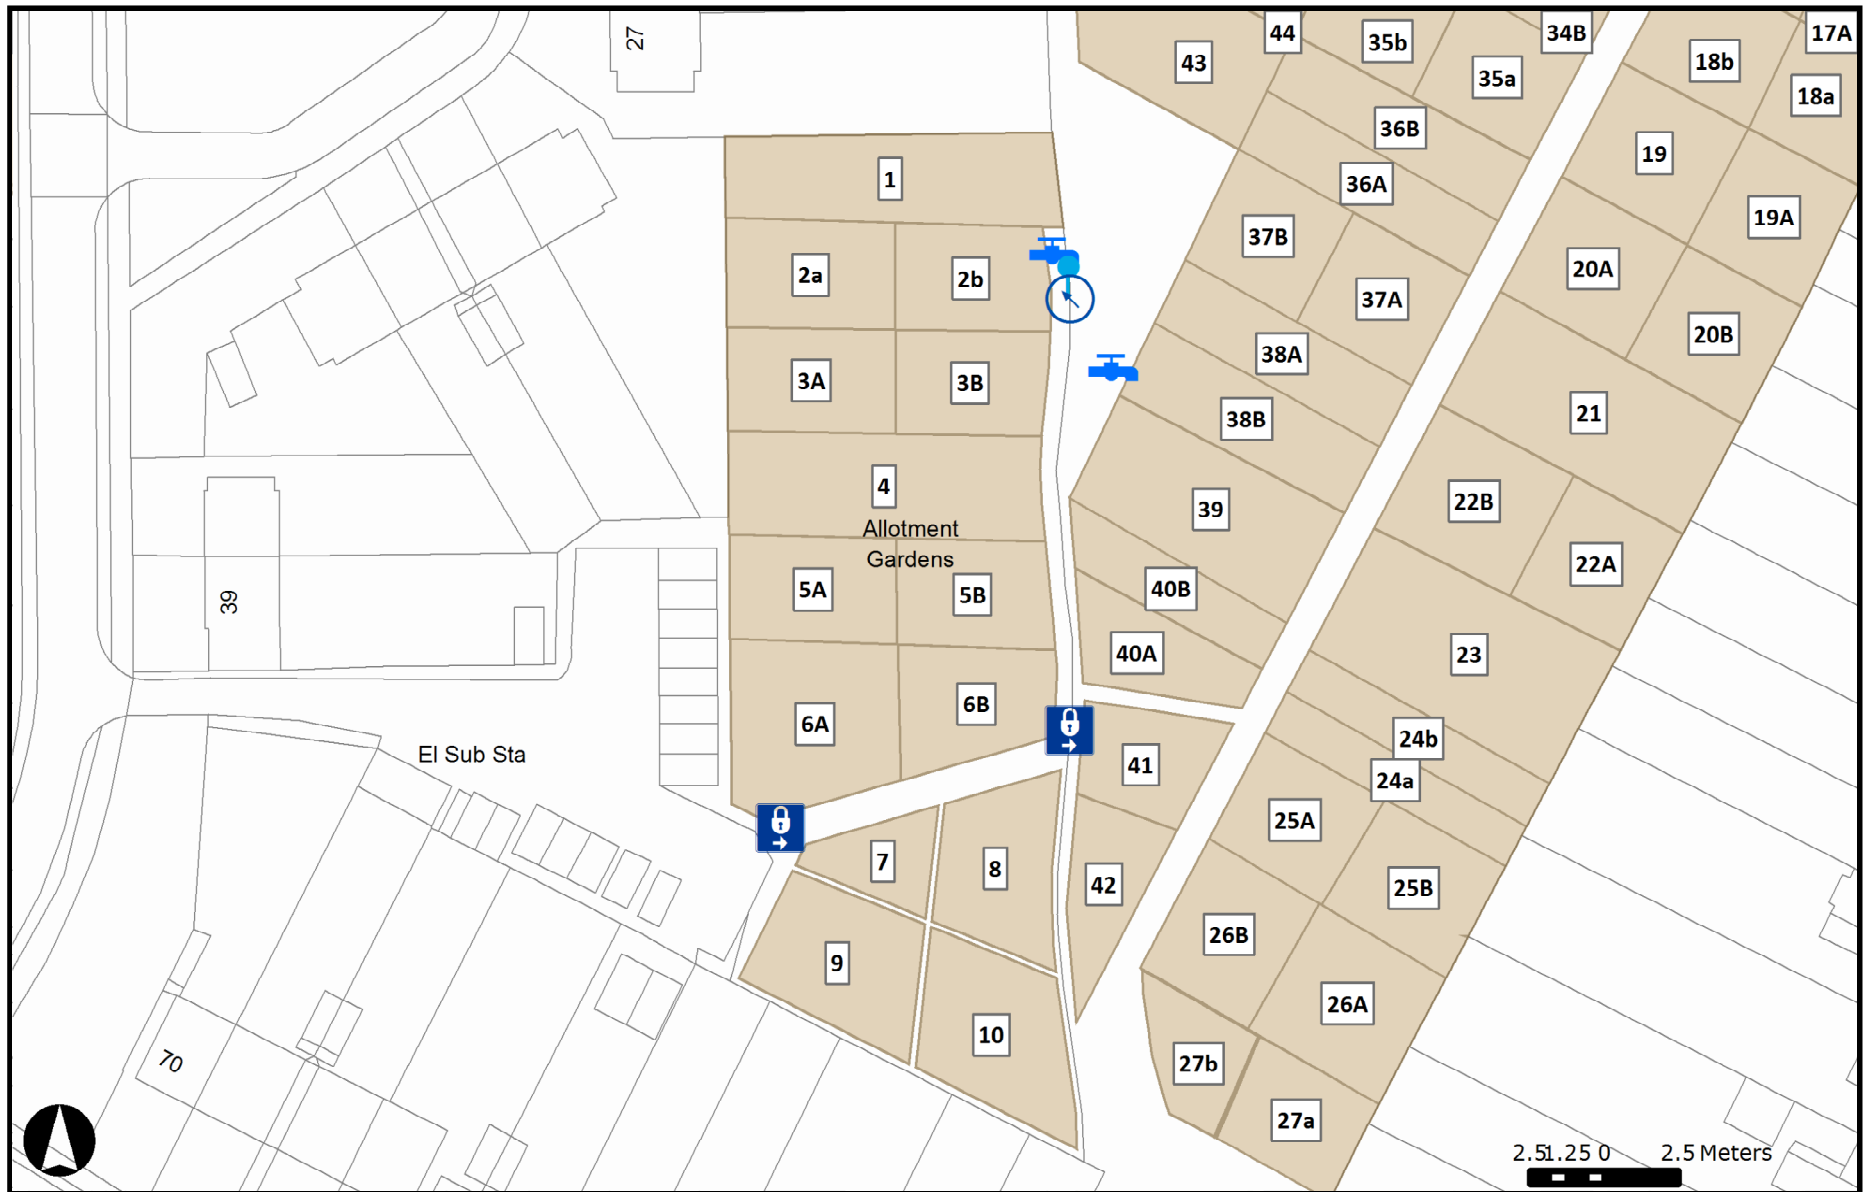

# Musgrove New Allotment

All rights reserved. Licence Number 100024427

This product includes mapping data from  
Ordnance Survey with the permission of the  
Controller of Her Majesty's Stationery Office ©  
Crown Copyright.  
All rights reserved.